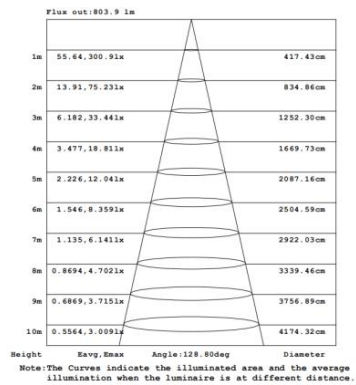

*Please calculate the required power according to the actual length

Parameters

Model	SKY-06B	SKY-06D Coming soon	SKY-06A	SKY-12C	SKY-20C
Length	6M	6M	6M	12M	20M
Lighting source					
Cutting Unit	62.5mm	250mm	50mm	50mm	50mm
Input voltage	DC24V	AC220~240V 50/60Hz	DC24V	DC24V	DC24V
CCT					
CRI	>90	>80	>90	>90	>90
Typ. power	10W/m	12W/m	13.5W/m	8.7W/m	8.7W/m
Lumens	1000LM/m	1100LM/m	1320LM/m	890LM/m	890LM/m
Color					

Optical & electronic data

A

B

C

D

Packing

Components	Packaging material	Size(mm)	Type	GW	Content
Single piece	Hat box	352*346*70mm	6m	2kg	1pcs
Whole bundle	Hat box	365*360*295mm	6m	8kg	4pcs
Single piece	Hat box	352*346*70mm	12m	2.52kg	1pcs
Whole bundle	Hat box	365*360*295mm	12m	10.08kg	4pcs
Single piece	Hat box	352*346*70mm	20m	3.15kg	1pcs
Whole bundle	Hat box	365*360*295mm	20m	12.6kg	4pcs

Ordering code

Category			Length		Light Source Type		CRI		CCT		Color			
Skyline	SKY	-	6000mm	06	D8120-24V-8mm	A	>90	9	2200K	22	White	W		
			12000mm	12	DF10-24V-8mm	B	>80	8	2700K	27	Black	B		
			20000mm	20	DS8120-24V-8mm	C			2850K	28				
					H8104-230V-12mm	D			3000K	30				
								4000K	40					
								5700K	57					
								6000K	60					