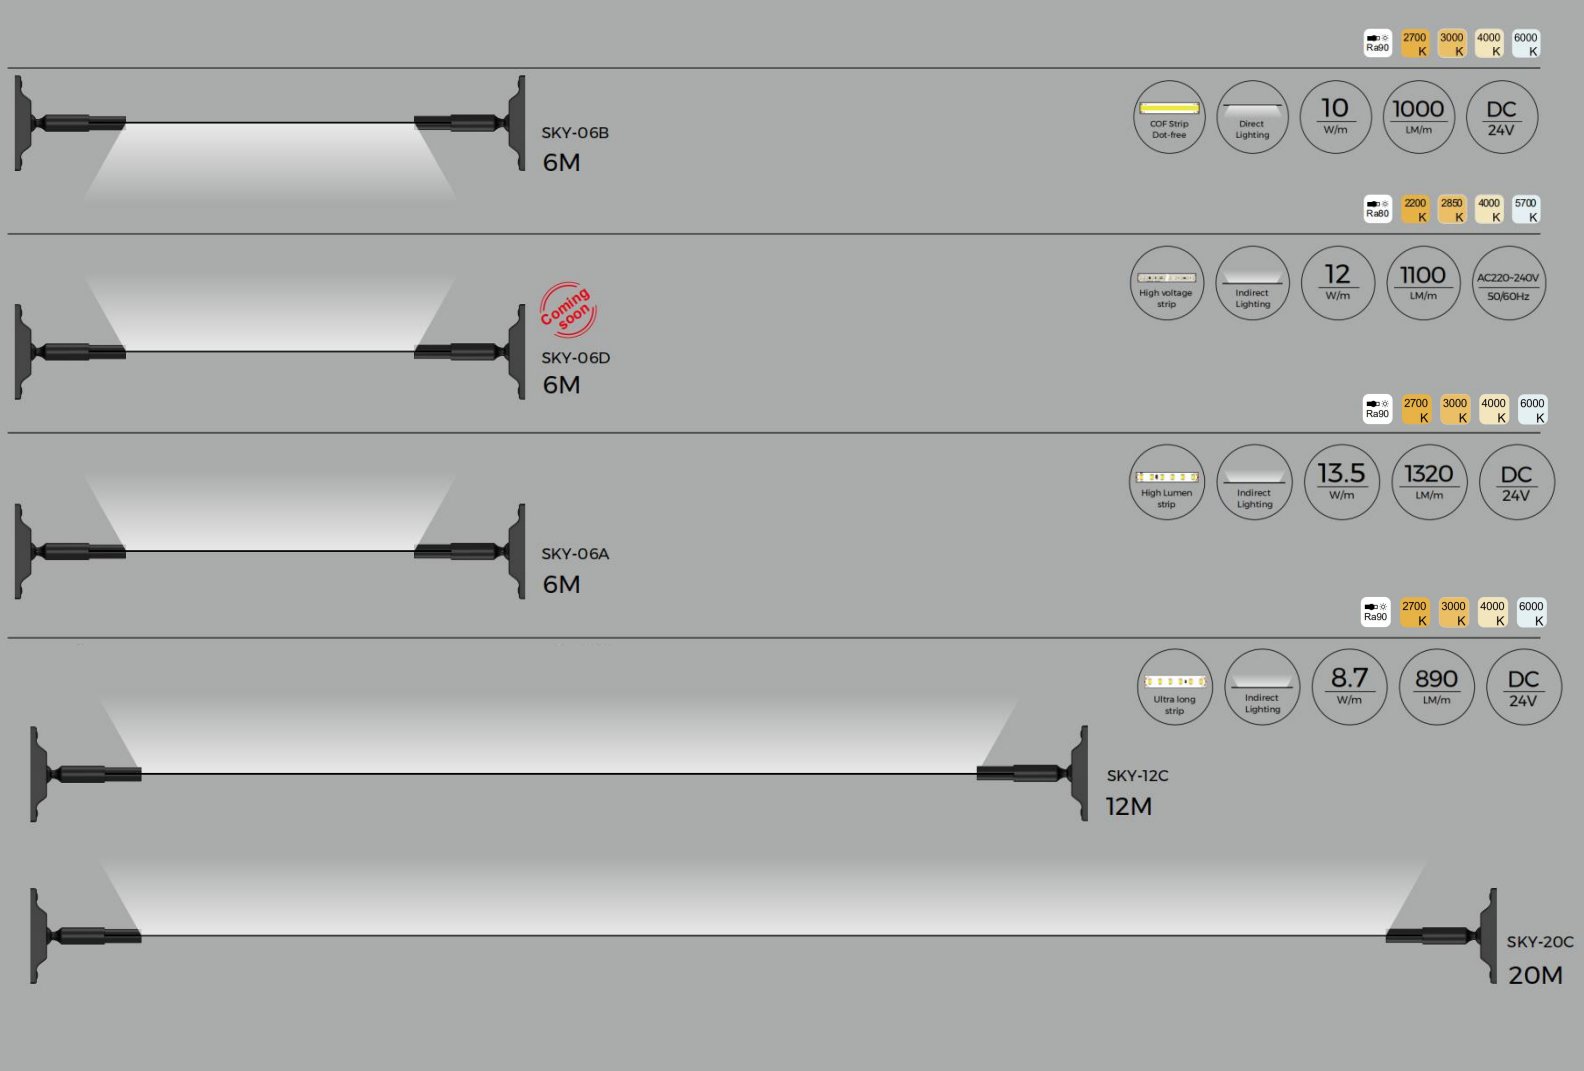

Indirect Lighting

Direct Lighting

Specification

Wall Wash

Wall Washing

SKYLINE

Design principles

Application Guidelines

Installation guidelines

SKY-06A: $L_{max}=9M$; 13.5W/m; DC24V
 SKY-06B: $L_{max}=9M$; 10W/m; DC24V
 SKY-12C: $L_{max}=7M$; 8.7W/m; DC24V
 SKY-20C: $L_{max}=5M$; 8.7W/m; DC24V
 SKY-06D: AC220-240V; Driverless

*Please calculate the required power according to the actual length

Parameters

Model	SKY-06B	SKY-06D Coming soon	SKY-06A	SKY-12C	SKY-20C
Length	6M	6M	6M	12M	20M
Lighting source					
Cutting Unit	62.5mm	250mm	50mm	50mm	50mm
Input voltage	DC24V	AC220~240V 50/60Hz	DC24V	DC24V	DC24V
CCT					
CRI	>90	>80	>90	>90	>90
Typ. power	10W/m	12W/m	13.5W/m	8.7W/m	8.7W/m
Lumens	1000LM/m	1100LM/m	1320LM/m	890LM/m	890LM/m
Color					

Ordering code

Category			Length		Light Source Type		CRI		CCT		Color			
Skyline	SKY	-	6000mm	06	D8120-24V-8mm	A	>90	9	2200K	22	White	W		
			12000mm	12	DF10-24V-8mm	B	>80	8	2700K	27	Black	B		
			20000mm	20	DS8120-24V-8mm	C			2850K	28				
					H8104-230V-12mm	D			3000K	30				
								4000K	40					
								5700K	57					
								6000K	60					