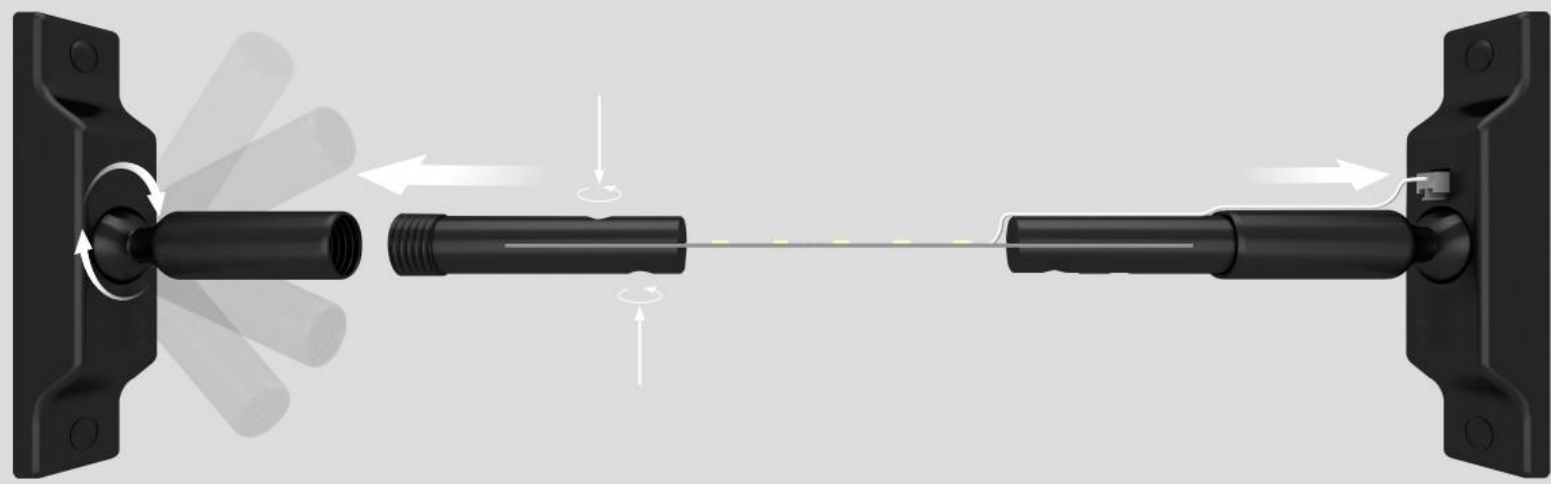

Indirect Lighting

Direct Lighting

Specification

Wall Wash

Wall Washing

SKYLINE

Design principles

Application Guidelines

Installation guidelines

SKY-06A: $L_{max}=9M$; 13.5W/m; DC24V
 SKY-06B: $L_{max}=9M$; 10W/m; DC24V
 SKY-12C: $L_{max}=7M$; 8.7W/m; DC24V
 SKY-20C: $L_{max}=5M$; 8.7W/m; DC24V
 SKY-06D: AC220-240V; Driverless

*Please calculate the required power according to the actual length

Parameters

Model	SKY-06B	SKY-06D Coming soon	SKY-06A	SKY-12C	SKY-20C
Length	6M	6M	6M	12M	20M
Lighting source					
Cutting Unit	62.5mm	250mm	50mm	50mm	50mm
Input voltage	DC24V	AC220~240V 50/60Hz	DC24V	DC24V	DC24V
CCT					
CRI	>90	>80	>90	>90	>90
Typ. power	10W/m	12W/m	13.5W/m	8.7W/m	8.7W/m
Lumens	1000LM/m	1100LM/m	1320LM/m	890LM/m	890LM/m
Color					