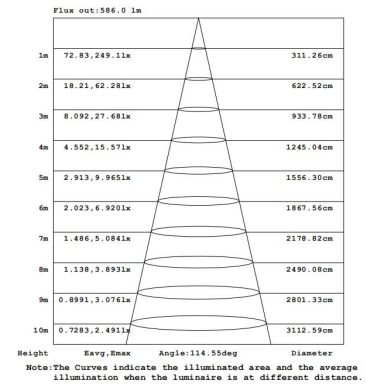

Installation guidelines

SKY-06A: $L_{max}=9M$; 13.5W/m; DC24V
 SKY-06B: $L_{max}=9M$; 10W/m; DC24V
 SKY-12C: $L_{max}=7M$; 8.7W/m; DC24V
 SKY-20C: $L_{max}=5M$; 8.7W/m; DC24V
 SKY-06D: AC220-240V; Driverless

*Please calculate the required power according to the actual length

Parameters

Model	SKY-06B	SKY-06D Coming soon	SKY-06A	SKY-12C	SKY-20C
Length	6M	6M	6M	12M	20M
Lighting source					
Cutting Unit	62.5mm	250mm	50mm	50mm	50mm
Input voltage	DC24V	AC220~240V 50/60Hz	DC24V	DC24V	DC24V
CCT					
CRI	>90	>80	>90	>90	>90
Typ. power	10W/m	12W/m	13.5W/m	8.7W/m	8.7W/m
Lumens	1000LM/m	1100LM/m	1320LM/m	890LM/m	890LM/m
Color					

Optical & electronic data

A

B

C

D

Packing

Components	Packaging material	Size(mm)	Type	GW	Content
Single piece	Hat box	352*346*70mm	6m	2kg	1pcs
Whole bundle	Hat box	365*360*295mm	6m	8kg	4pcs
Single piece	Hat box	352*346*70mm	12m	2.52kg	1pcs
Whole bundle	Hat box	365*360*295mm	12m	10.08kg	4pcs
Single piece	Hat box	352*346*70mm	20m	3.15kg	1pcs
Whole bundle	Hat box	365*360*295mm	20m	12.6kg	4pcs