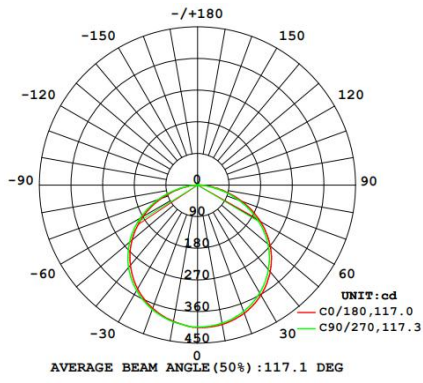

Optical & electronic data