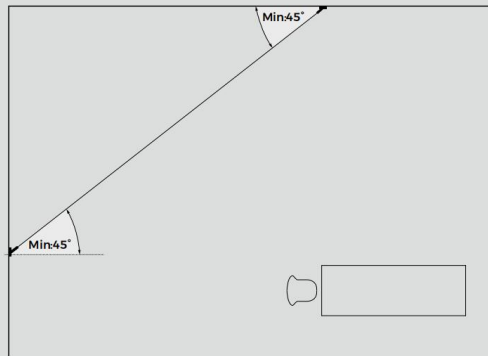

Indirect Lighting

Direct Lighting

Specification

Wall Wash

Wall Washing

SKYLINE

Design principles

Application Guidelines

Installation guidelines

SKY-06A: $L_{max}=9M$; 13.5W/m; DC24V
 SKY-06B: $L_{max}=9M$; 10W/m; DC24V
 SKY-12C: $L_{max}=7M$; 8.7W/m; DC24V
 SKY-20C: $L_{max}=5M$; 8.7W/m; DC24V
 SKY-06D: AC220-240V; Driverless

*Please calculate the required power according to the actual length

Parameters

Model	SKY-06B	SKY-06D Coming soon	SKY-06A	SKY-12C	SKY-20C
Length	6M	6M	6M	12M	20M
Lighting source					
Cutting Unit	62.5mm	250mm	50mm	50mm	50mm
Input voltage	DC24V	AC220~240V 50/60Hz	DC24V	DC24V	DC24V
CCT					
CRI	>90	>80	>90	>90	>90
Typ. power	10W/m	12W/m	13.5W/m	8.7W/m	8.7W/m
Lumens	1000LM/m	1100LM/m	1320LM/m	890LM/m	890LM/m
Color					