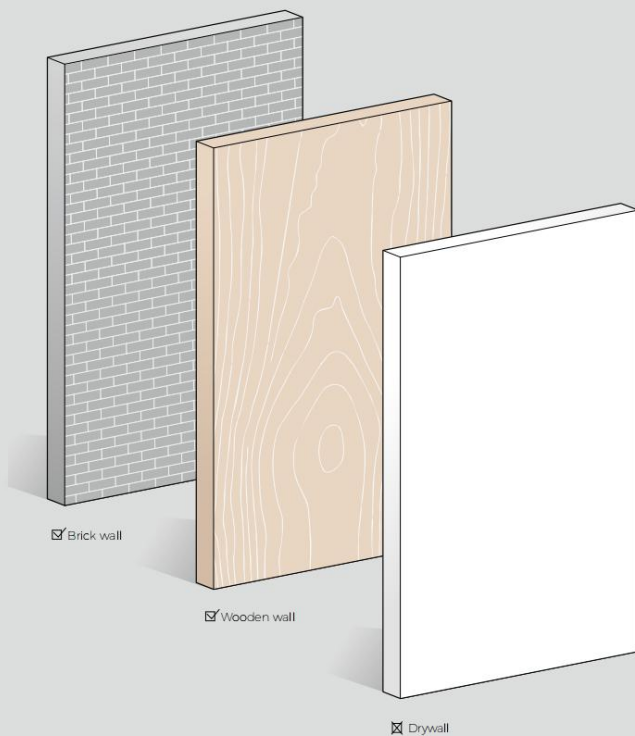

Indirect Lighting

Direct Lighting

Specification

Wall Wash

Wall Washing

SKYLINE

Design principles

Application Guidelines

Installation guidelines

SKY-06A: $L_{max}=9M$; 13.5W/m; DC24V
 SKY-06B: $L_{max}=9M$; 10W/m; DC24V
 SKY-12C: $L_{max}=7M$; 8.7W/m; DC24V
 SKY-20C: $L_{max}=5M$; 8.7W/m; DC24V
 SKY-06D: AC220-240V; Driverless

*Please calculate the required power according to the actual length

Parameters

Model	SKY-06B	SKY-06D Coming soon	SKY-06A	SKY-12C	SKY-20C
Length	6M	6M	6M	12M	20M
Lighting source					
Cutting Unit	62.5mm	250mm	50mm	50mm	50mm
Input voltage	DC24V	AC220~240V 50/60Hz	DC24V	DC24V	DC24V
CCT					
CRI	>90	>80	>90	>90	>90
Typ. power	10W/m	12W/m	13.5W/m	8.7W/m	8.7W/m
Lumens	1000LM/m	1100LM/m	1320LM/m	890LM/m	890LM/m
Color					

Optical & electronic data

A

B

C

D

Packing

Components	Packaging material	Size(mm)	Type	GW	Content
Single piece	Hat box	352*346*70mm	6m	2kg	1pcs
Whole bundle	Hat box	365*360*295mm	6m	8kg	4pcs
Single piece	Hat box	352*346*70mm	12m	2.52kg	1pcs
Whole bundle	Hat box	365*360*295mm	12m	10.08kg	4pcs
Single piece	Hat box	352*346*70mm	20m	3.15kg	1pcs
Whole bundle	Hat box	365*360*295mm	20m	12.6kg	4pcs