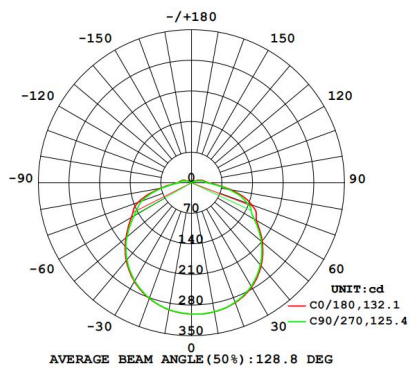

*Please calculate the required power according to the actual length

Parameters

Model	SKY-06B	SKY-06D Coming soon	SKY-06A	SKY-12C	SKY-20C
Length	6M	6M	6M	12M	20M
Lighting source					
Cutting Unit	62.5mm	250mm	50mm	50mm	50mm
Input voltage	DC24V	AC220~240V 50/60Hz	DC24V	DC24V	DC24V
CCT					
CRI	>90	>80	>90	>90	>90
Typ. power	10W/m	12W/m	13.5W/m	8.7W/m	8.7W/m
Lumens	1000LM/m	1100LM/m	1320LM/m	890LM/m	890LM/m
Color					

Optical & electronic data

A

B

C

D

Packing

Components	Packaging material	Size(mm)	Type	GW	Content
Single piece	Hat box	352*346*70mm	6m	2kg	1pcs
Whole bundle	Hat box	365*360*295mm	6m	8kg	4pcs
Single piece	Hat box	352*346*70mm	12m	2.52kg	1pcs
Whole bundle	Hat box	365*360*295mm	12m	10.08kg	4pcs
Single piece	Hat box	352*346*70mm	20m	3.15kg	1pcs
Whole bundle	Hat box	365*360*295mm	20m	12.6kg	4pcs

Ordering code

Category			Length		Light Source Type		CRI		CCT		Color			
Skyline	SKY	-	6000mm	06	D8120-24V-8mm	A	>90	9	2200K	22	White	W		
			12000mm	12	DF10-24V-8mm	B	>80	8	2700K	27	Black	B		
			20000mm	20	DS8120-24V-8mm	C			2850K	28				
					H8104-230V-12mm	D			3000K	30				
								4000K	40					
								5700K	57					
								6000K	60					