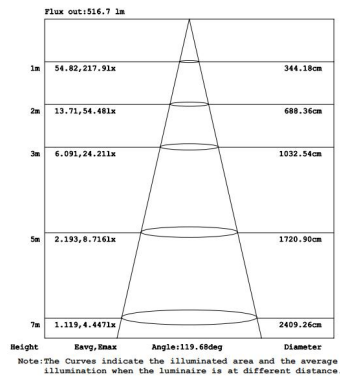

*Please calculate the required power according to the actual length

Parameters

Model	SKY-06B	SKY-06D Coming soon	SKY-06A	SKY-12C	SKY-20C
Length	6M	6M	6M	12M	20M
Lighting source					
Cutting Unit	62.5mm	250mm	50mm	50mm	50mm
Input voltage	DC24V	AC220~240V 50/60Hz	DC24V	DC24V	DC24V
CCT					
CRI	>90	>80	>90	>90	>90
Typ. power	10W/m	12W/m	13.5W/m	8.7W/m	8.7W/m
Lumens	1000LM/m	1100LM/m	1320LM/m	890LM/m	890LM/m
Color					

Optical & electronic data

A

B

C

D

Packing

Components	Packaging material	Size(mm)	Type	GW	Content
Single piece	Hat box	352*346*70mm	6m	2kg	1pcs
Whole bundle	Hat box	365*360*295mm	6m	8kg	4pcs
Single piece	Hat box	352*346*70mm	12m	2.52kg	1pcs
Whole bundle	Hat box	365*360*295mm	12m	10.08kg	4pcs
Single piece	Hat box	352*346*70mm	20m	3.15kg	1pcs
Whole bundle	Hat box	365*360*295mm	20m	12.6kg	4pcs