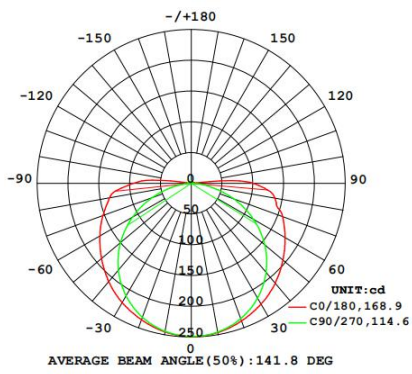

Optical & electronic data

A

B

C

D