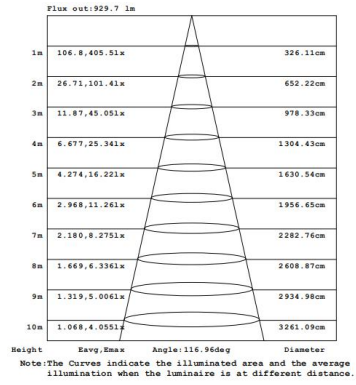

Optical & electronic data