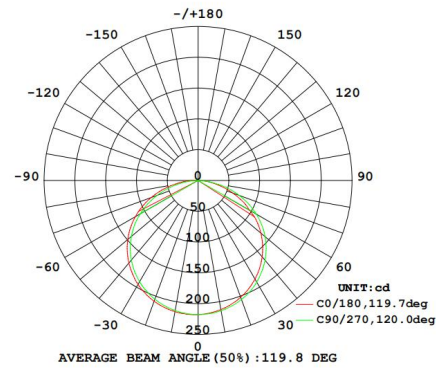

Optical & electronic data

A

B

C

D