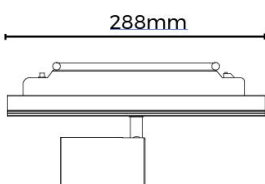

Modular specification: