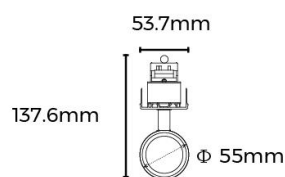

Modular specification: