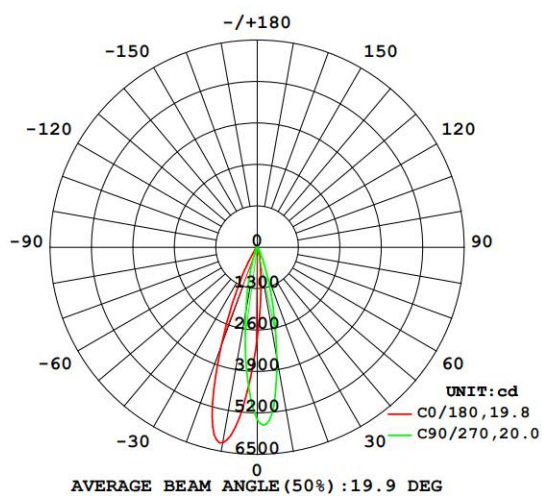

Optical & electronic data:

	Diffuser	Microprism	Louver	Grating 12°	Grating 24°	Grating 38°	Asymmetric	Double asymmetric	Single spotlight	Double spotlight	Double recessed spotlight	Blind diffuser
300mm	/	/	/	11W/1050LM	11W/1100LM	11W/1000LM	/	/	12W/1050LM	12W/1100LM	6W/400LM	/
600mm	19W/2000LM	19W/1700LM	19W/1350LM	15W/1400LM	15W/1500LM	15W/1350LM	/	/	/	/	/	/
1200mm	37W/3880LM	37W/3300LM	37W/2600LM	/	/	/	27W/3100LM	27W/3500LM	/	/	/	/
2400mm	68W/7150LM	68W/6120LM	/	/	/	/	/	/	/	/	/	/
2500mm	/	/	/	/	/	/	/	/	/	/	/	✓

Remark :

- 1、 The above data are based on CRI 80 , 4000K standard lamp test ;
- 2、 the tolerance of output data can be vary up to 10% ;
- 3、 the output data is typical value ;

The test data for 1.2M lamp: