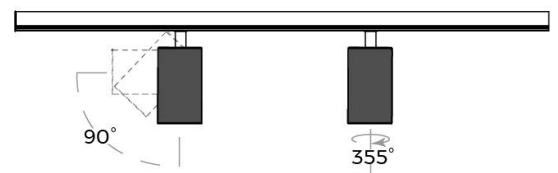

Modular specification: