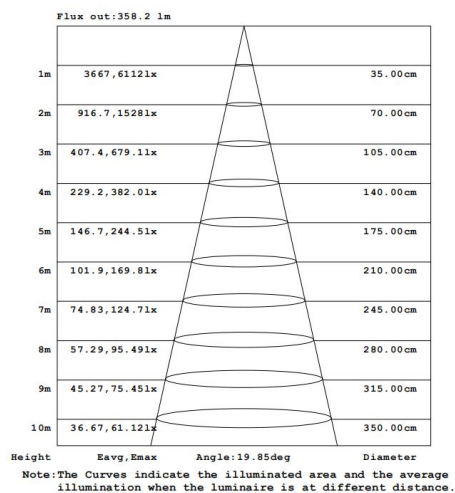

## Optical & electronic data:

												
	Diffuser	Microprism	Louver	Grating 12°	Grating 24°	Grating 38°	Asymmetric	Double asymmetric	Single spotlight	Double spotlight	Double recessed spotlight	Blind diffuser
300mm	/	/	/	11W/1050LM	11W/1100LM	11W/1000LM	/	/	12W/1050LM	12W/1100LM	6W/400LM	/
600mm	19W/2000LM	19W/1700LM	19W/1350LM	15W/1400LM	15W/1500LM	15W/1350LM	/	/	/	/	/	/
1200mm	37W/3880LM	37W/3300LM	37W/2600LM	/	/	/	27W/3100LM	27W/3500LM	/	/	/	/
2400mm	68W/7150LM	68W/6120LM	/	/	/	/	/	/	/	/	/	/
2500mm	/	/	/	/	/	/	/	/	/	/	/	✓

## The test data for 1.2M lamp: