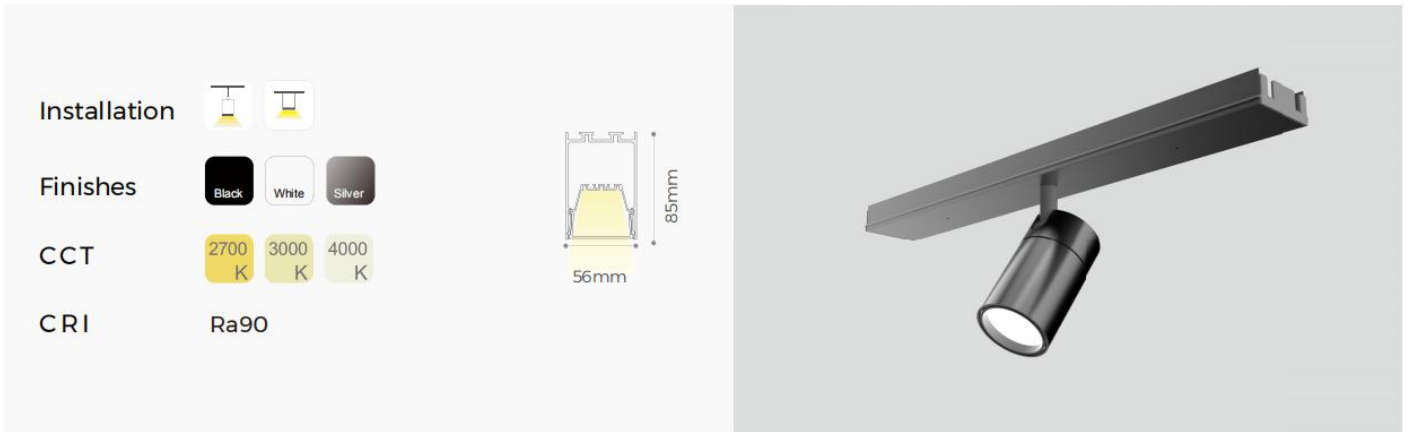

# M60SE-55WA - Single Soptlight

- AL6063-T5 aluminum profile with high-quality surface treatment process, multiple colors optional, such as black, white, silver etc.
- High light efficacy design, up to 125 lm/W.
- Five standard corner styles options (L-type, X-type, T-type), realize free splicing in three-dimensional and plane.
- Multiple optical styles optional(diffuser, microprism, grating 12°/24°/38°, asymmetric, double asymmetric, spotlight, downlight etc.), meet the needs of multiple applications.
- Support 0-10V & bluetooth dimming control